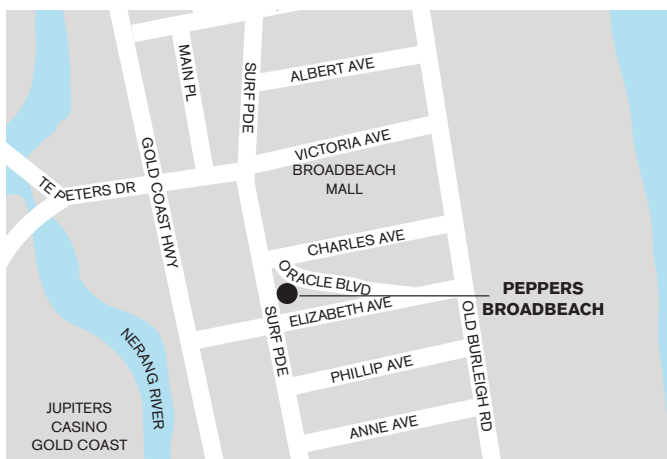

Peppers Broadbeach

Centrally located on the Gold Coast, just 25 minutes from the Gold Coast Airport, you will be met at the door with premium, friendly service and high tech check-in facilities.

21 Elizabeth Avenue, Broadbeach QLD 4218